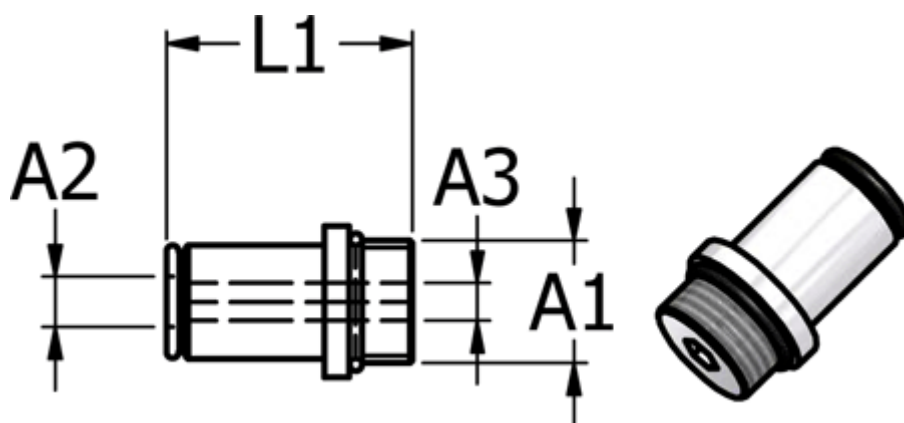

Data Sheet

Article number: 5867450076

Description: Metal fitting 745.007-6, Ø6 M7
Push-in lige union

Measures

Ext. hose diameter A1 =	6
Hexagon A3 =	4
L1 =	23
Thread A2 =	M7